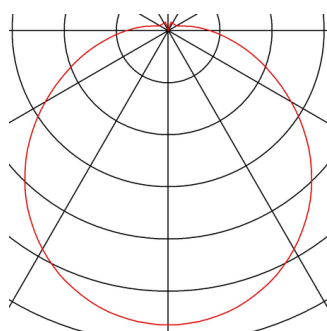

## LIPSY 50 M KELVIN CONTROL

wall and ceiling light, LED, 2700-6500K, white, Master

The KELVIN CONTROL MASTER variant of the popular LIPSY 50 M KELVIN CONTROL ceiling light comes in two sizes and allows colour light control using a remote control and can also be extended using the corresponding KELVIN CONTROL SLAVE version. It is also possible to be combined with all the items in our KELVIN CONTROL range. The luminaire features a cover made of acrylic glass which is fastened to a steel mounting bracket. Thanks to its built-in power supply, the LIPSY ceiling light comes ready for direct connection to the 230V mains supply.

## TECHNICAL DATA

Item no.:	134060
Lamps included	0
Primary nominal voltage	220-240V ~50/60Hz mA/V
Secondary power / secondary voltage	24 mA/V
Height	13.5 cm
Diameter	48.5 cm
Net weight	1.639 kg
Gross weight	2.254 kg
IP Code	IP 20
Safety class	I
Assembly	Surface
Assembly details	Ceiling, Wall
Wattage	52.0 W
Lumen	4500 lm
Beam angle	120 °
Color	white
CRI	>80
Binning	6
LXXBXX data	70/50
Service life	25000 h