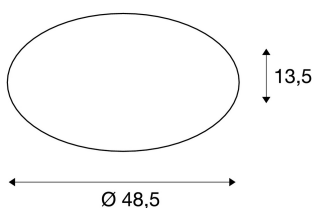

## LIPSY 50 M KELVIN CONTROL

wall and ceiling light, LED, 2700-6500K, white, Master

The KELVIN CONTROL MASTER variant of the popular LIPSY 50 M KELVIN CONTROL ceiling light comes in two sizes and allows colour light control using a remote control and can also be extended using the corresponding KELVIN CONTROL SLAVE version. It is also possible to be combined with all the items in our KELVIN CONTROL range. The luminaire features a cover made of acrylic glass which is fastened to a steel mounting bracket. Thanks to its built-in power supply, the LIPSY ceiling light comes ready for direct connection to the 230V mains supply.

## TECHNICAL DATA

Item no.:	134060
Lamps included	0
Primary nominal voltage	220-240V ~50/60Hz mA/V
Secondary power / secondary voltage	24 mA/V
Height	13.5 cm
Diameter	48.5 cm
Net weight	1.639 kg
Gross weight	2.254 kg
IP Code	IP 20
Safety class	I
Assembly	Surface
Assembly details	Ceiling, Wall
Wattage	52.0 W
Lumen	4500 lm
Beam angle	120 °
Color	white
CRI	>80
Binning	6
LXXBXX data	70/50
Service life	25000 h