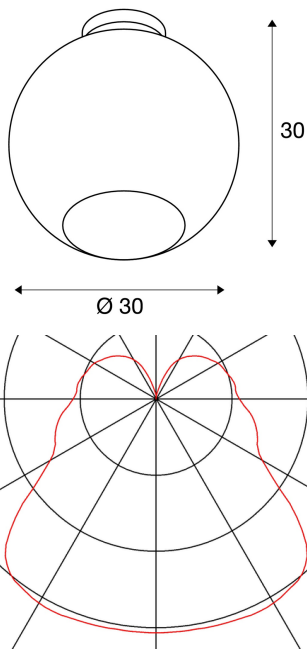

## BIG SUN ceiling light

A60, round, aluminium/white, max. 75W

The bigger version of the spherical high-voltage ceiling light BIG SUN consists of a high-quality glass shade containing a chrome-plated retaining bracket made from aluminium. The glass shade is mouth-blown, which makes SUN a steadily unique specimen. BIG SUN ceiling is supplied ready for direct connection to 230V mains supply.

## TECHNICAL DATA

Item no.:	134301
Socket	E27
Number of sockets	1
Lamps included	0
Primary nominal voltage	230V ~50Hz mA/V
Height	30.0 cm
Diameter	30.0 cm
Net weight	2.124 kg
Gross weight	2.724 kg
IP Code	IP 20
Safety class	I
Assembly	Surface
Assembly details	Ceiling
Wattage	75.0 W
Color	grey