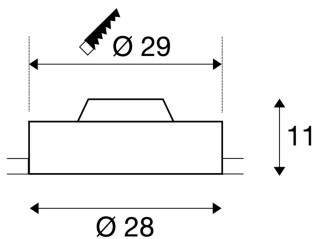

MEDO 30 recessed fitting

LED, 3000K, round, white, frosted acrylic glass, Ø 28 cm, frameless, 12W

The high-quality MEDO 30 recessed ceiling light convinces with its clear form and the simple integration provided by its frameless installation. Its integrated Premium LED gives pleasant lighting effects, and its built-in LED driver allows direct connection to 230V mains supply.

TECHNICAL DATA

| | |
|-------------------------------------|------------------------|
| Item no.: | 135000 |
| Lamps included | 0 |
| Primary nominal voltage | 220-240V ~50/60Hz mA/V |
| Secondary power / secondary voltage | 350 mA/V |
| Height | 11.0 cm |
| Diameter | 28.0 cm |
| Installation diameter | 29.0 cm |
| Installation depth | 15.0 cm |
| Net weight | 1.073 kg |
| Gross weight | 1.441 kg |
| IP Code | IP 20 |
| Safety class | I |
| Assembly | Recessed |
| Assembly details | Ceiling |
| Wattage | 15.3 W |
| Lumen | 1079 lm |
| Colour temperature | 3000 Kelvin |
| Beam angle | 105 ° |
| Color | white |
| CRI | >80 |
| UGR ? | 25.0000 |
| Binning | 6 |