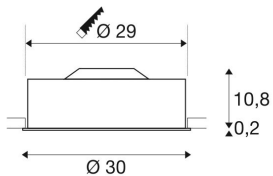

MEDO 30 recessed fitting

LED, 3000K, round, silver-grey, frosted acrylic glass, Ø 30 cm, 12W

The high-quality MEDO 30 recessed ceiling light convinces with its clear form and the elegant material contrast of its aluminium and glass construction. The luminaire is available in black, white, silver grey, and wine red. Its integrated Premium LED gives pleasant lighting effects, and its built-in LED driver allows direct connection to 230V mains supply.

TECHNICAL DATA

Item no.:	135014
Lamps included	0
Primary nominal voltage	220-240V ~50/60Hz mA/V
Secondary power / secondary voltage	350 mA/V
Height	11.0 cm
Diameter	30.0 cm
Installation diameter	29.0 cm
Installation depth	15.0 cm
Net weight	1.649 kg
Gross weight	1.982 kg
IP Code	IP 20
Safety class	I
Assembly	Recessed
Assembly details	Ceiling
Wattage	16.0 W
Lumen	1200 lm
Colour temperature	3000 Kelvin
Beam angle	105 °
Color	grey
CRI	>80
UGR ?	25.0000
Binning	6