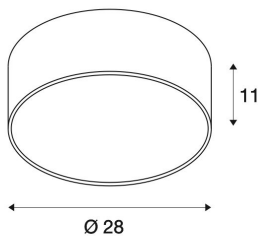

MEDO 30 ceiling light

LED, 3000K, round, wine red, Ø 28 cm, can be converted to a pendant, 12W

The high-quality MEDO 30 ceiling light convinces with its clear form and the elegant material contrast of its aluminium and glass construction. The luminaire is available in black, white, silver grey, and wine red. Its integrated Premium LED gives pleasant lighting effects, and its built-in LED driver allows direct connection to 230V mains supply. Using the appropriate accessories, this ceiling light can be converted into a pendant luminaire.

TECHNICAL DATA

Item no.:	135026
Lamps included	0
Number of different light outlets	1
Primary nominal voltage	220-240V ~50/60Hz mA/V
Secondary power / secondary voltage	350 mA/V
Height	11.0 cm
Diameter	28.0 cm
Net weight	0.786 kg
Gross weight	1.155 kg
IP Code	IP 20
Safety class	I
Assembly	Surface
Assembly details	Ceiling
Dimmable	Ja
Dimming technology	trailing edge
Wattage	15.3 W
Lumen	1079 lm
Colour temperature	3000 Kelvin
Beam angle	105 °
Color	red
CRI	>80
UGR ?	25.0000