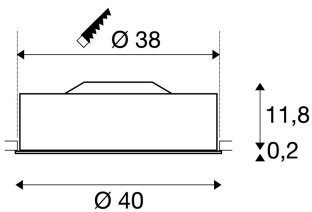

MEDO 40 recessed fitting

LED, 3000K, round, black, Ø 40 cm, 31 W

The high-quality MEDO 40 recessed ceiling light convinces with its clear form and the elegant material contrast of its aluminium and glass construction. The luminaire is available in black, white, silver grey, and wine red. Its integrated Premium LED gives pleasant lighting effects, and its built-in LED driver allows direct connection to 230V mains supply.

TECHNICAL DATA

Item no.:	135060
Lamps included	0
Primary nominal voltage	220-240V ~50/60Hz mA/V
Secondary power / secondary voltage	700 mA/V
Height	12.0 cm
Diameter	40.0 cm
Installation diameter	38.0 cm
Installation depth	15.0 cm
Net weight	2.557 kg
Gross weight	3.626 kg
IP Code	IP 20
Safety class	I
Assembly	Recessed
Assembly details	Ceiling
Wattage	31.0 W
Lumen	2125 lm
Colour temperature	3000 Kelvin
Beam angle	105 °
Color	black
CRI	>80
UGR ?	25.0000
Binning	6