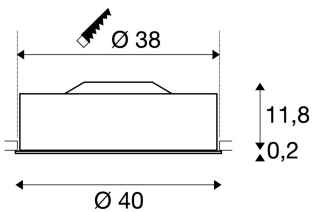

MEDO 40 recessed fitting

LED, 3000K, round, white, Ø 40 cm, 31 W

The high-quality MEDO 40 recessed ceiling light convinces with its clear form and the elegant material contrast of its aluminium and glass construction. The luminaire is available in black, white, silver grey, and wine red. Its integrated Premium LED gives pleasant lighting effects, and its built-in LED driver allows direct connection to 230V mains supply.

TECHNICAL DATA

Item no.:	135061
Lamps included	0
Primary nominal voltage	220-240V ~50/60Hz mA/V
Secondary power / secondary voltage	700 mA/V
Height	12.0 cm
Diameter	40.0 cm
Installation diameter	38.0 cm
Installation depth	15.0 cm
Net weight	2.453 kg
Gross weight	3.371 kg
IP Code	IP 20
Safety class	I
Assembly	Recessed
Assembly details	Ceiling
Wattage	31.0 W
Lumen	2125 lm
Colour temperature	3000 Kelvin
Beam angle	105 °
Color	white
CRI	>80
UGR ?	25.0000
Binning	6