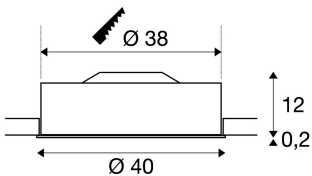

MEDO 40 recessed fitting

LED, 3000K, round, wine red, Ø 40 cm, 31 W

The high-quality MEDO 40 recessed ceiling light convinces with its clear form and the elegant material contrast of its aluminium and glass construction. The luminaire is available in black, white, silver grey, and wine red. Its integrated Premium LED gives pleasant lighting effects, and its built-in LED driver allows direct connection to 230V mains supply.

TECHNICAL DATA

Item no.:	135066
Lamps included	0
Primary nominal voltage	220-240V ~50/60Hz mA/V
Secondary power / secondary voltage	700 mA/V
Height	12.0 cm
Diameter	40.0 cm
Installation diameter	38.0 cm
Installation depth	15.0 cm
Net weight	2.563 kg
Gross weight	3.672 kg
IP Code	IP 20
Safety class	I
Assembly	Recessed
Assembly details	Ceiling
Wattage	31.0 W
Lumen	2125 lm
Colour temperature	3000 Kelvin
Beam angle	105 °
Color	red
CRI	>80
UGR ?	25.0000
Binning	6