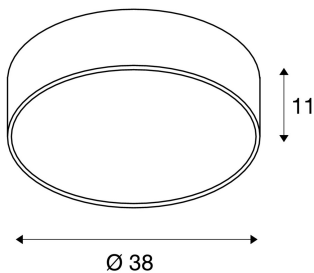

## MEDO 40 ceiling light

LED, 3000K, round, wine red, Ø 38 cm, can be converted to a pendant, 31 W

The high-quality MEDO 40 ceiling light convinces with its clear form and the elegant material contrast of its aluminium and glass construction. The luminaire is available in black, white, silver grey, and wine red. Its integrated Premium LED gives pleasant lighting effects, and its built-in LED driver allows direct connection to 230V mains supply. Using the appropriate accessories, this ceiling light can be converted into a pendant luminaire.

## TECHNICAL DATA

Item no.:	135076
Lamps included	0
Primary nominal voltage	220-240V ~50/60Hz mA/V
Secondary power / secondary voltage	700 mA/V
Height	11.0 cm
Diameter	38.0 cm
Net weight	1.312 kg
Gross weight	2.224 kg
IP Code	IP 20
Safety class	I
Assembly	Surface
Assembly details	Ceiling
Wattage	30.1 W
Colour temperature	3000 Kelvin
Beam angle	105 °
Color	red
CRI	>80
UGR ?	25.0000
Binning	6
LXXBXX data	70/50
Service life	20000 h
BIG WHITE Page	91