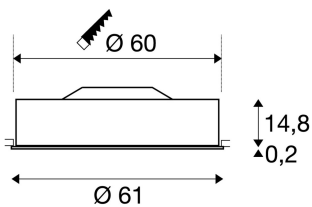

## MEDO 60 recessed fitting

LED, 3000K, round, black, Ø 61 cm, 40 W

The high-quality MEDO 60 recessed ceiling light convinces with its clear form and the elegant material contrast of its aluminium and glass construction. The luminaire is available in black, white, silver grey, and wine red. Its integrated Premium LED gives pleasant lighting effects, and its built-in LED driver allows direct connection to 230V mains supply.

## TECHNICAL DATA

Item no.:	135110
Lamps included	0
Primary nominal voltage	100-240V ~50/60Hz mA/V
Secondary power / secondary voltage	1000 mA/V
Height	15.0 cm
Diameter	61.0 cm
Installation diameter	60.0 cm
Installation depth	18.5 cm
Net weight	4.673 kg
Gross weight	6.616 kg
IP Code	IP 20
Safety class	I
Assembly	Recessed
Assembly details	Ceiling
Wattage	40.0 W
Lumen	3500 lm
Colour temperature	3000 Kelvin
Beam angle	105 °
Color	black
CRI	>80
UGR ?	22.0000
Binning	6