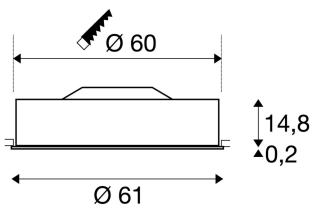

MEDO 60 recessed fitting

LED, 3000K, round, white, Ø 61 cm, 40 W

The high-quality MEDO 60 recessed ceiling light convinces with its clear form and the elegant material contrast of its aluminium and glass construction. The luminaire is available in black, white, silver grey, and wine red. Its integrated Premium LED gives pleasant lighting effects, and its built-in LED driver allows direct connection to 230V mains supply.

TECHNICAL DATA

Item no.:	135111
Lamps included	0
Primary nominal voltage	100-240V ~50/60Hz mA/V
Secondary power / secondary voltage	1000 mA/V
Height	15.0 cm
Diameter	61.0 cm
Installation diameter	60.0 cm
Installation depth	18.5 cm
Net weight	5.088 kg
Gross weight	7.04 kg
IP Code	IP 20
Safety class	I
Assembly	Recessed
Assembly details	Ceiling
Wattage	40.0 W
Lumen	3500 lm
Colour temperature	3000 Kelvin
Beam angle	105 °
Color	white
CRI	>80
UGR ?	22.0000
Binning	6