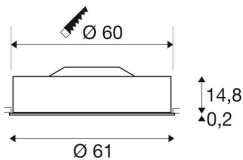

## MEDO 60 recessed fitting

LED, 3000K, round, silver-grey, Ø 61 cm, 40 W

The high-quality MEDO 60 recessed ceiling light convinces with its clear form and the elegant material contrast of its aluminium and glass construction. The luminaire is available in black, white, silver grey, and wine red. Its integrated Premium LED gives pleasant lighting effects, and its built-in LED driver allows direct connection to 230V mains supply.

## TECHNICAL DATA

Item no.:	135114
Lamps included	0
Primary nominal voltage	100-240V ~50/60Hz mA/V
Secondary power / secondary voltage	1000 mA/V
Height	15.0 cm
Diameter	61.0 cm
Installation diameter	60.0 cm
Installation depth	18.5 cm
Net weight	4.873 kg
Gross weight	6.752 kg
IP Code	IP 20
Safety class	I
Assembly	Recessed
Assembly details	Ceiling
Wattage	40.0 W
Lumen	3500 lm
Colour temperature	3000 Kelvin
Beam angle	105 °
Color	grey
CRI	>80
UGR ?	22.0000
Binning	6