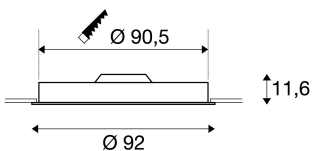

## TECHNICAL DATA

|                                     |                        |
|-------------------------------------|------------------------|
| Item no.:                           | 135160                 |
| Lamps included                      | 0                      |
| Primary nominal voltage             | 220-240V ~50/60Hz mA/V |
| Secondary power / secondary voltage | 2900 mA/V              |
| Height                              | 11.6 cm                |
| Diameter                            | 92.0 cm                |
| Installation diameter               | 90.5 cm                |
| Installation depth                  | 30.0 cm                |
| Net weight                          | 13.532 kg              |
| Gross weight                        | 16.311 kg              |
| IP Code                             | IP 20                  |
| Safety class                        | I                      |
| Assembly                            | Recessed               |
| Assembly details                    | Ceiling                |
| Wattage                             | 119.0 W                |
| Lumen                               | 11000 lm               |
| Colour temperature                  | 3000 Kelvin            |
| Beam angle                          | 105 °                  |
| Color                               | black                  |
| CRI                                 | >80                    |
| UGR ?                               | 25.0000                |
| Binning                             | 6                      |