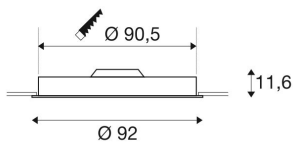

MEDO 90 recessed fitting

LED, 3000K, round, white, Ø 92 cm, frosted acrylic glass, 120W

The high-quality MEDO 90 recessed ceiling light convinces with its clear form and the elegant material contrast of its aluminium and glass construction. The luminaire is available in black, white, silver grey, and wine red. Its integrated Premium LED gives pleasant lighting effects, and its built-in LED driver allows direct connection to 230V mains supply.

TECHNICAL DATA

Item no.:	135161
Lamps included	0
Primary nominal voltage	220-240V ~50/60Hz mA/V
Secondary power / secondary voltage	2900 mA/V
Height	11.6 cm
Diameter	92.0 cm
Installation diameter	90.5 cm
Installation depth	30.0 cm
Net weight	13.169 kg
Gross weight	17.238 kg
IP Code	IP 20
Safety class	I
Assembly	Recessed
Assembly details	Ceiling
Wattage	119.0 W
Lumen	11000 lm
Colour temperature	3000 Kelvin
Beam angle	105 °
Color	white
CRI	>80
UGR ?	25.0000
Binning	6