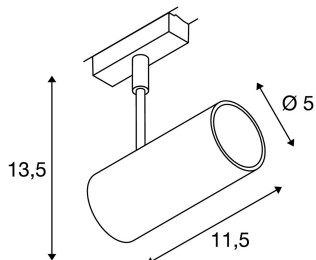

REVILO

spot for 2-circuit high-voltage track, LED, 2700K, black, 15°, incl. 2-circuit adapter

The REVILO LED is available in two colour versions and comes with a suitable adapter for the 2-circuit high-voltage track. It is fitted with a 7.25W Premium LED. Thanks to its changeable reflector, the spot can be used for many different possible applications.

TECHNICAL DATA

Item no.:	140200
Lamps included	0
Number of different light outlets	1
Primary nominal voltage	220-240V ~50/60Hz mA/V
Vertical tilting range	180 °
Horizontal rotation range	350 °
Length	11.5 cm
Height	13.5 cm
Diameter	5.0 cm
Net weight	0.279 kg
Gross weight	0.346 kg
IP Code	IP 20
Safety class	I
Assembly	Surface
Assembly details	Track Ceiling
Wattage	9.5 W
Lumen	620 lm
Colour temperature	2700 Kelvin
Beam angle	15 °
Color	black
CRI	>80
Binning	3

LXXBXX data	70/50
Service life	30000 h
BIG WHITE Page	378

Notes
