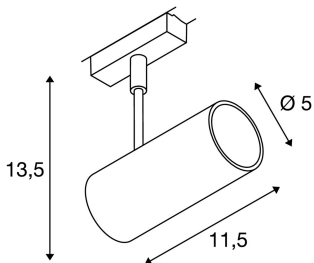

## REVILO

spot for 2-circuit high-voltage track, LED, 2700K, white, 15°, incl. 2-circuit adapter

The REVILO LED is available in two colour versions and comes with a suitable adapter for the 2-circuit high-voltage track. It is fitted with a 7.25W Premium LED. Thanks to its changeable reflector, the spot can be used for many different possible applications.

## TECHNICAL DATA

|                                   |                        |
|-----------------------------------|------------------------|
| Item no.:                         | 140201                 |
| Lamps included                    | 0                      |
| Number of different light outlets | 1                      |
| Primary nominal voltage           | 220-240V ~50/60Hz mA/V |
| Vertical tilting range            | 180 °                  |
| Horizontal rotation range         | 350 °                  |
| Length                            | 11.5 cm                |
| Height                            | 13.5 cm                |
| Diameter                          | 5.0 cm                 |
| Net weight                        | 0.276 kg               |
| Gross weight                      | 0.342 kg               |
| IP Code                           | IP 20                  |
| Safety class                      | I                      |
| Assembly                          | Surface                |
| Assembly details                  | Track Ceiling          |
| Wattage                           | 9.5 W                  |
| Lumen                             | 620 lm                 |
| Colour temperature                | 2700 Kelvin            |
| Beam angle                        | 15 °                   |
| Color                             | white                  |
| CRI                               | >80                    |
| Binning                           | 3                      |