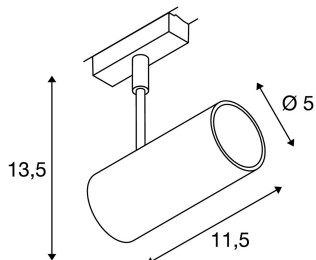

REVILO

spot for 2-circuit high-voltage track, LED, 2700K, black, 36°, incl. 2-circuit adapter

The REVILO LED is available in two colour versions and comes with a suitable adapter for the 2-circuit high-voltage track. It is fitted with a 7.25W Premium LED. Thanks to its changeable reflector, the spot can be used for many different possible applications.

TECHNICAL DATA

Item no.:	140210
Lamps included	0
Number of different light outlets	1
Primary nominal voltage	220-240V ~50/60Hz mA/V
Vertical tilting range	180 °
Horizontal rotation range	350 °
Length	11.5 cm
Height	13.5 cm
Diameter	5.0 cm
Net weight	0.281 kg
Gross weight	0.341 kg
IP Code	IP 20
Safety class	I
Assembly	Surface
Assembly details	Track Ceiling
Wattage	9.5 W
Lumen	620 lm
Colour temperature	2700 Kelvin
Beam angle	36 °
Color	black
CRI	>80
Binning	3

LXXBXX data	70/50
Service life	30000 h
BIG WHITE Page	378

Notes
