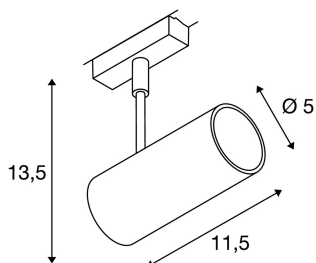

## REVILO

spot for SLV D-TRACK 2-phase high-voltage track, LED, 3000K, white, 15°, incl. 2-phase adapter

The REVILO LED is available in two colour versions and comes with a suitable adapter for the 2-circuit high-voltage track. It is fitted with a 7.25W Premium LED. Thanks to its changeable reflector, the spot can be used for many different possible applications.

## TECHNICAL DATA

Item no.:	140221
Lamps included	0
Number of different light outlets	1
Primary nominal voltage	100-240V ~50/60Hz mA/V
Secondary power / secondary voltage	500 mA/V
Vertical tilting range	180 °
Horizontal rotation range	350 °
Length	11.5 cm
Height	13.5 cm
Diameter	5.0 cm
Net weight	0.277 kg
Gross weight	0.34 kg
IP Code	IP 20
Safety class	I
Assembly	Surface
Assembly details	Track Ceiling
Wattage	9.7 W
Lumen	550 lm
Colour temperature	3000 Kelvin
Beam angle	15 °
Color	white
CRI	>80