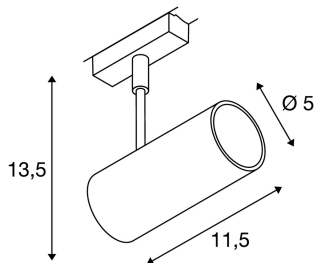

## REVILO

spot for SLV D-TRACK 2-phase high-voltage track, LED, 3000K, white, 36°, incl. 2-phase adapter

The REVILO LED is available in two colour versions and comes with a suitable adapter for the 2-circuit high-voltage track. It is fitted with a 7.25W Premium LED. Thanks to its changeable reflector, the spot can be used for many different possible applications.

## TECHNICAL DATA

Item no.:	140231
Lamps included	0
Number of different light outlets	1
Primary nominal voltage	100-240V ~50/60Hz mA/V
Secondary power / secondary voltage	500 mA/V
Vertical tilting range	180 °
Horizontal rotation range	350 °
Length	11.5 cm
Height	13.5 cm
Diameter	5.0 cm
Net weight	0.274 kg
Gross weight	0.337 kg
IP Code	IP 20
Safety class	I
Assembly	Surface
Assembly details	Track Ceiling
Wattage	9.7 W
Lumen	550 lm
Colour temperature	3000 Kelvin
Beam angle	36 °
Color	white
CRI	>80