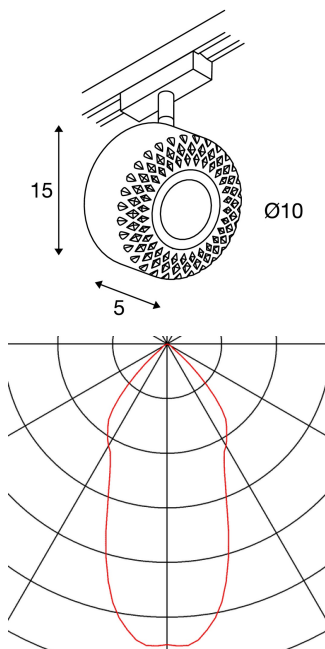

TOTHEE

spot for 2-circuit high-voltage track, LED, 3000K, white, 50°, incl. 2-circuit adapter

Turnable and tiltable 240V LED spot TOTHEE LED with suitable adapter for the 2-phase 240V track system. The spot is fitted with a warm-white Premium LED and comes in two colours. These dimmable luminaires were exclusively designed by Memyselfandi.

TECHNICAL DATA

Item no.:	140261
Lamps included	0
Number of different light outlets	1
Primary nominal voltage	220-240V ~50/60Hz mA/V
Secondary power / secondary voltage	350 mA/V
Vertical tilting range	90 °
Horizontal rotation range	350 °
Length	9.6 cm
Height	15.0 cm
Diameter	10.0 cm
Net weight	0.384 kg
Gross weight	0.486 kg
IP Code	IP 20
Safety class	I
Assembly	Surface
Assembly details	Track Ceiling
Dimmable	Ja
Dimming technology	trailing edge
Wattage	17.0 W
Lumen	1250 lm
Colour temperature	3000 Kelvin
Beam angle	50 °

Color	white
CRI	>80
Binning	6
LXXBXX data	70/50
Service life	30000 h
BIG WHITE Page	378

Notes
