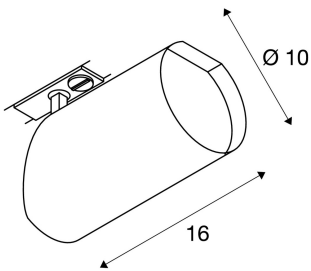

## BILAS

spot for 240V 1-circuit track, LED, 2700K, round, matt black, 60°, 16W, incl. 1-circuit adapter

The simple and elegantly shaped BILAS SPOT is equipped with an adapter for the 240V 1-phase track system and has a turning and pivoting arm that can be locked into position. Outfitted with a powerful, warm white COB LED, the spot is available in a number of colours, as well as various beam angles.

## TECHNICAL DATA

Item no.:	143560
Lamps included	0
Primary nominal voltage	230V ~50/60Hz mA/V
Vertical tilting range	90 °
Horizontal rotation range	355 °
Height	20.0 cm
Diameter	10.0 cm
Net weight	0.844 kg
Gross weight	1.075 kg
IP Code	IP 20
Safety class	I
Assembly	Surface
Assembly details	Ceiling,Track Ceiling,Wall
Wattage	16.0 W
Lumen	1000 lm
Colour temperature	2700 Kelvin
Beam angle	60 °
Color	black
CRI	>80
Binning	6
LXXBXX data	70/50
Service life	50000 h