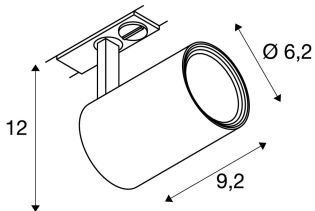

DEBASTO

spot for 240V 1-phase track, LED, 3000K, silver-grey, 8W, incl. 1-phase adapter

Adjustable LED spot DEBASTO with suitable adapter for the 240V 1-phase track system. The luminaire is made of aluminium and equipped with a dimmable Premium COB LED module.

TECHNICAL DATA

Item no.:	143574
Lamps included	0
Primary nominal voltage	230V ~50Hz mA/V
Vertical tilting range	90 °
Horizontal rotation range	350 °
Height	12.0 cm
Diameter	6.2 cm
Net weight	0.311 kg
Gross weight	0.363 kg
IP Code	IP 20
Safety class	I
Assembly	Surface
Assembly details	Ceiling,Track Ceiling,Track Wall,Wall
Dimmable	Ja
Dimming technology	trailing edge
Wattage	8.0 W
Lumen	360 lm
Colour temperature	3000 Kelvin
Beam angle	30 °
Color	grey
CRI	>80
LXXBXX data	70/50