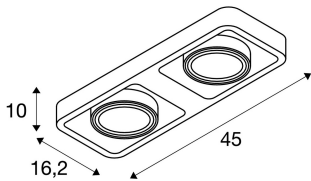

## LYNNAH spot for 240V 1-phase track

double-headed, black, 21 W, incl. 1-phase adapter

The timeless and modern design, as well as the efficiency of the LYNNAH luminaire series, available in black or white, and outfitted with an adapter for the 240V 1-phase track system, make it an innovative lighting option for any setting. The lamp holders are multi-directional, thus allowing the individual focus of the light beam. The luminaire is equipped with dimmable LED modules with a beam angle of 24° each.

## TECHNICAL DATA

Item no.:	143770
Lamps included	0
Primary nominal voltage	220-240V ~50/60Hz mA/V
Vertical tilting range	180 °
Length	45.0 cm
Width	16.2 cm
Height	10.0 cm
Net weight	1.75 kg
Gross weight	2.244 kg
IP Code	IP 20
Safety class	I
Assembly	Surface
Assembly details	Ceiling, Track Ceiling
Wattage	21.0 W
Lumen	1320 lm
Colour temperature	3000 Kelvin
Beam angle	14 °
Color	black
CRI	>80
Binning	6
LXXBXX data	70/50
Service life	40000 h