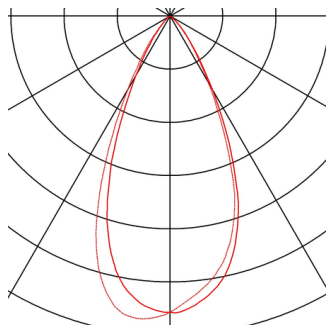

## PROFUNO spot for 240V 1-phase track

LED, 3000K, white, 60°, incl. 1-phase adapter

Modern high-voltage LED spot PROFUNO with suitable adapter for the 240V 1-phase track system. There are 10 dimmable premium LEDs within the grid. The rotatable and tiltable luminaire is available in several colours, as well as with narrow or broad beam angles.

## TECHNICAL DATA

Item no.:	144061
Lamps included	0
Primary nominal voltage	220-240V ~50/60Hz mA/V
Secondary power / secondary voltage	500 mA/V
Vertical tilting range	180 °
Horizontal rotation range	350 °
Length	15.5 cm
Height	13.4 cm
Net weight	0.623 kg
Gross weight	0.741 kg
IP Code	IP 20
Safety class	I
Assembly	Surface
Assembly details	Ceiling, Track Ceiling, Wall
Wattage	18.0 W
Lumen	960 lm
Colour temperature	3000 Kelvin
Beam angle	50 °
Color	white
CRI	>90
Binning	6
LXXBXX data	70/50