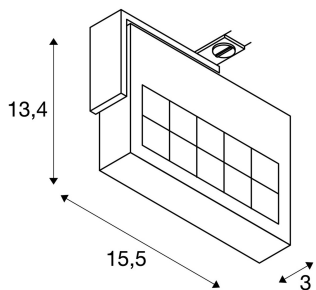

## TECHNICAL DATA

Item no.:	144061
Lamps included	0
Primary nominal voltage	220-240V ~50/60Hz mA/V
Secondary power / secondary voltage	500 mA/V
Vertical tilting range	180 °
Horizontal rotation range	350 °
Length	15.5 cm
Height	13.4 cm
Net weight	0.623 kg
Gross weight	0.741 kg
IP Code	IP 20
Safety class	I
Assembly	Surface
Assembly details	Ceiling, Track Ceiling, Wall
Wattage	18.0 W
Lumen	960 lm
Colour temperature	3000 Kelvin
Beam angle	50 °
Color	white
CRI	>90
Binning	6
LXXBXX data	70/50