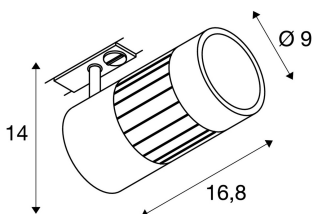

## STRUCTEC spot for 240V 1-phase track

LED, 3000K, round, black, 36°, 24W, incl. 1-phase adapter

The STRUCTEC Rich Color Spot is available in several colour versions with a suitable adapter for the 240V 1-phase track system, it has a high-performance COB LED module fitted which, thanks to a CRI of >90, is especially suitable for excellent colour reproduction.

## TECHNICAL DATA

Item no.:	144100
Primary nominal voltage	220-240V ~50/60Hz mA/V
Secondary power / secondary voltage	700 mA/V
Vertical tilting range	85 °
Horizontal rotation range	350 °
Length	16.8 cm
Height	14.0 cm
Diameter	9.0 cm
Net weight	1.112 kg
Gross weight	1.332 kg
IP Code	IP 20
Safety class	I
Assembly	Surface
Assembly details	Ceiling, Ceiling with Acc., Track Ceiling, - Track Wall, Wall
Wattage	29.0 W
Lumen	2220 lm
Colour temperature	3000 Kelvin
Beam angle	36 °
Color	black
CRI	>90
Binning	4
LXXBXX data	70/50