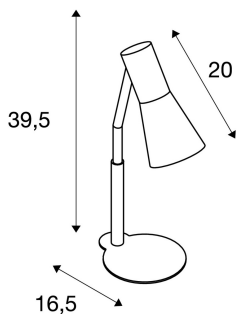

PHELIA

table lamp, QPAR51, white, max. 35W

The PHELIA table lamp comes in several colour variants and impresses with its elegant conical lamp shade and its puristic appearance. The luminaire is made of aluminium and steel and, thanks to the GU10 socket, is suitable for both halogen and LED lamps.

TECHNICAL DATA

Item no.:	146001
Socket	GU10
Lamp	QPAR51
Number of sockets	1
Lamps included	0
Number of different light outlets	1
Primary nominal voltage	230V ~50/60Hz mA/V
Tilt range	90 °
Horizontal rotation range	350 °
Length	24.0 cm
Width	12.0 cm
Height	42.0 cm
Net weight	1.255 kg
Gross weight	1.554 kg
IP Code	IP 20
Safety class	I
Assembly	Mobile
Wattage	35.0 W
Color	white
BIG WHITE Page	26