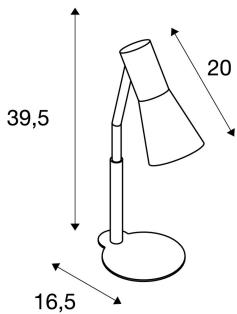

PHELIA

table lamp, QPAR51, fern-green, max. 35W

The PHELIA table lamp comes in several colour variants and impresses with its elegant conical lamp shade and its puristic appearance. The luminaire is made of aluminium and steel and, thanks to the GU10 socket, is suitable for both halogen and LED lamps.

TECHNICAL DATA

Item no.:	146005
Socket	GU10
Lamp	QPAR51
Number of sockets	1
Lamps included	0
Number of different light outlets	1
Primary nominal voltage	230V ~50/60Hz mA/V
Tilt range	90 °
Horizontal rotation range	350 °
Length	24.0 cm
Width	12.0 cm
Height	42.0 cm
Net weight	1.178 kg
Gross weight	1.441 kg
IP Code	IP 20
Safety class	I
Impact resistance class	IK03
Impact resistance	0,3499999999999998 Joule
Assembly	Mobile
Wattage	35.0 W
Color	green