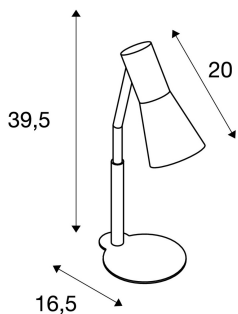

## PHELIA

table lamp, QPAR51, wine red, max. 35W

The PHELIA table lamp comes in several colour variants and impresses with its elegant conical lamp shade and its puristic appearance. The luminaire is made of aluminium and steel and, thanks to the GU10 socket, is suitable for both halogen and LED lamps.

## TECHNICAL DATA

Item no.:	146006
Socket	GU10
Lamp	QPAR51
Number of sockets	1
Lamps included	0
Number of different light outlets	1
Primary nominal voltage	230V ~50/60Hz mA/V
Tilt range	90 °
Horizontal rotation range	350 °
Length	24.0 cm
Width	12.0 cm
Height	42.0 cm
Net weight	1.181 kg
Gross weight	1.443 kg
IP Code	IP 20
Safety class	I
Impact resistance class	IK03
Impact resistance	0,3499999999999998 Joule
Assembly	Mobile
Wattage	35.0 W
Color	red