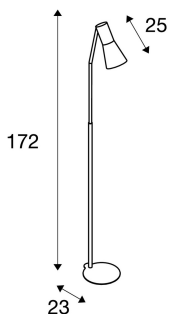

PHELIA

floor stand, A60, white, max. 23W

The PHELIA floor stand comes in several colour variants and impresses with its elegant conical lamp shade and its puristic appearance. The luminaire is made of aluminium and steel and, thanks to the E27 socket, is suitable for both incandescent lamps as well as energy-saving lamps and LED lamps. PHELIA floor stands come with a cable with an integrated foot switch and are ready for immediate connection to a 230V power supply.

TECHNICAL DATA

Item no.:	146011
Socket	E27
Number of sockets	1
Lamps included	0
Number of different light outlets	1
Primary nominal voltage	230V ~50/60Hz mA/V
Tilt range	90 °
Horizontal rotation range	350 °
Length	24.0 cm
Width	20.0 cm
Height	172.0 cm
Net weight	6.397 kg
Gross weight	8.316 kg
IP Code	IP 20
Safety class	I
Impact resistance class	IK03
Impact resistance	0,3499999999999998 Joule
Assembly	Mobile
Wattage	23.0 W
Color	white
BIG WHITE Page	26