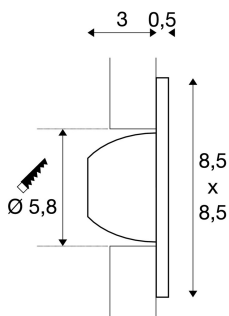

## PHO

recessed fitting, silver-grey, LED, 3000K

The PHO recessed wall light is an extraordinary saving solution. With its focussed, 20° beam angle, and its 350° turning and 55° pivoting range, it is the ideal space saving solution for reading or orientation luminaire needs. The luminaire is available in black, white, and silver grey. An appropriate 350mA driver is required to operate the 1W Premium LED. Requires a series circuit connection.

## TECHNICAL DATA

Item no.:	146214
Lamps included	0
Secondary power / secondary voltage	350 mA/V
Vertical tilting range	55 °
Horizontal rotation range	350 °
Width	8.5 cm
Height	8.5 cm
Depth	3.5 cm
Installation diameter	5.8 cm
Installation depth	3.5 cm
Net weight	0.208 kg
Gross weight	0.247 kg
IP Code	IP 20
Safety class	III
Assembly	Recessed
Assembly details	Wall
Wattage	1.0 W
Lumen	90 lm
Colour temperature	3000 Kelvin
Beam angle	20 °
Color	grey
CRI	>90