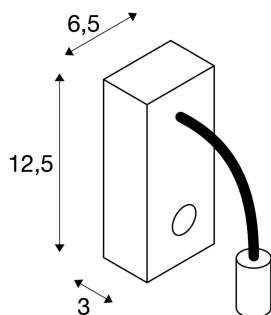

PIPOFLEX

wall light, LED, 3000K, green

The modern high-voltage LED wall light of our PIPOFLEX series convinces by its clear and functional design. The powerful LED in the head of the lamp is connected to the canopy via a rubber sheathed flexible duct. Equipped with a switch located on the canopy, the individually adjustable fitting is suitable for various applications. With the PIPOFLEX, we also offer a variety of modern colours. Thanks to the incorporated driver, the electrical connection is made directly to 230V mains supply. This luminaire contains built-in LED lamps.

TECHNICAL DATA

Item no.:	146705
Lamps included	0
Primary nominal voltage	220-240V ~50/60Hz mA/V
Secondary power / secondary voltage	266 mA/V
Length	23.0 cm
Height	12.5 cm
Net weight	0.309 kg
Gross weight	0.389 kg
IP Code	IP 20
Safety class	I
Assembly	Surface
Assembly details	Wall
Wattage	4.3 W
Lumen	200 lm
Colour temperature	3000 Kelvin
Beam angle	35 °
Color	green
CRI	>80
Binning	6
LXXBXX data	70/50
Service life	35000 h