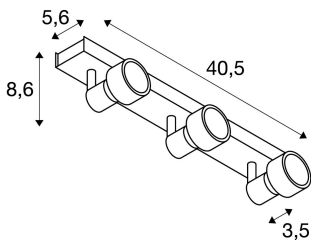

PURI 3 wall and ceiling light

triple-headed, QPAR51, silver-grey, max. 150 W, with deco ring

Wall and ceiling light of our PURI series where, depending on the version, one to three adjustable lamp heads are mounted to the canopy. The luminaire is made of aluminium and, thanks to the GU10 socket, is suitable for both halogen and LED lamps. A lamp is included to place on the lamp for halogen lamps with 5cm diameter. The electrical connection of the luminaire, which comes in various colours, is made directly to the 230V mains supply.

TECHNICAL DATA

Item no.:	147384
Socket	GU10
Lamp	QPAR51
Number of sockets	3
Lamps included	0
Primary nominal voltage	230V ~50Hz mA/V
Tilt range	85 °
Horizontal rotation range	350 °
Length	40.5 cm
Width	5.6 cm
Height	8.6 cm
Net weight	0.937 kg
Gross weight	1.07 kg
IP Code	IP 20
Safety class	I
Assembly	Surface
Assembly details	Ceiling, Wall
Wattage	50.0 W
Color	grey