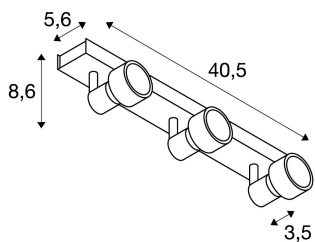

PURI 3 wall and ceiling light

triple-headed, QPAR51, wine red, max. 150 W, with deco ring

Wall and ceiling light of our PURI series where, depending on the version, one to three adjustable lamp heads are mounted to the canopy. The luminaire is made of aluminium and, thanks to the GU10 socket, is suitable for both halogen and LED lamps. A lamp is included to place on the lamp for halogen lamps with 5cm diameter. The electrical connection of the luminaire, which comes in various colours, is made directly to the 230V mains supply.

TECHNICAL DATA

Item no.:	147386
Socket	GU10
Lamp	QPAR51
Number of sockets	3
Lamps included	0
Primary nominal voltage	230V ~50Hz mA/V
Tilt range	85 °
Horizontal rotation range	350 °
Length	40.5 cm
Width	5.6 cm
Height	8.6 cm
Net weight	0.967 kg
Gross weight	1.11 kg
IP Code	IP 20
Safety class	I
Assembly	Surface
Assembly details	Ceiling, Wall
Wattage	50.0 W
Color	red