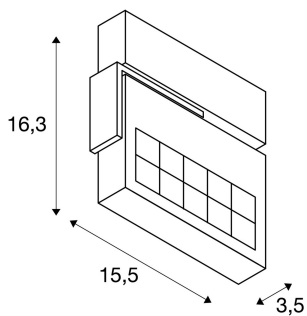

## TECHNICAL DATA

Item no.:	147390
Lamps included	0
Primary nominal voltage	220-240V ~50/60Hz mA/V
Secondary power / secondary voltage	500 mA/V
Vertical tilting range	180 °
Horizontal rotation range	350 °
Width	15.5 cm
Height	16.3 cm
Depth	3.5 cm
Net weight	0.783 kg
Gross weight	0.888 kg
IP Code	IP 20
Safety class	I
Assembly	Surface
Assembly details	Ceiling, Wall
Wattage	18.0 W
Lumen	960 lm
Colour temperature	3000 Kelvin
Beam angle	60 °
Color	black
CRI	>90
Binning	6