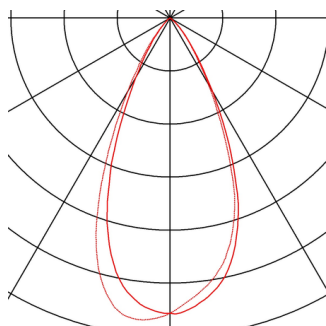

## TECHNICAL DATA

Item no.:	147390
Lamps included	0
Primary nominal voltage	220-240V ~50/60Hz mA/V
Secondary power / secondary voltage	500 mA/V
Vertical tilting range	180 °
Horizontal rotation range	350 °
Width	15.5 cm
Height	16.3 cm
Depth	3.5 cm
Net weight	0.783 kg
Gross weight	0.888 kg
IP Code	IP 20
Safety class	I
Assembly	Surface
Assembly details	Ceiling, Wall
Wattage	18.0 W
Lumen	960 lm
Colour temperature	3000 Kelvin
Beam angle	60 °
Color	black
CRI	>90
Binning	6