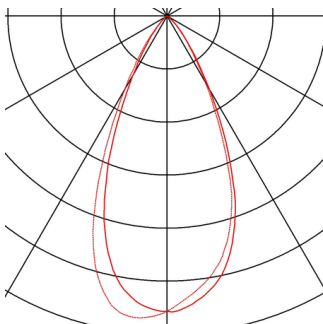

TECHNICAL DATA

Item no.:	147391
Lamps included	0
Primary nominal voltage	220-240V ~50/60Hz mA/V
Secondary power / secondary voltage	500 mA/V
Vertical tilting range	180 °
Horizontal rotation range	350 °
Width	15.5 cm
Height	16.3 cm
Depth	3.5 cm
Net weight	0.787 kg
Gross weight	0.897 kg
IP Code	IP 20
Safety class	I
Assembly	Surface
Assembly details	Ceiling, Wall
Wattage	18.0 W
Lumen	960 lm
Colour temperature	3000 Kelvin
Beam angle	60 °
Color	white
CRI	>90
Binning	6