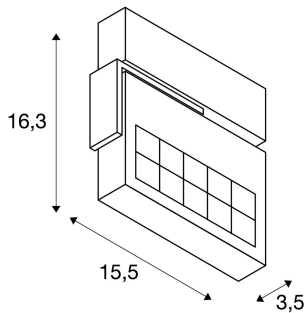

TECHNICAL DATA

Item no.:	147391
Lamps included	0
Primary nominal voltage	220-240V ~50/60Hz mA/V
Secondary power / secondary voltage	500 mA/V
Vertical tilting range	180 °
Horizontal rotation range	350 °
Width	15.5 cm
Height	16.3 cm
Depth	3.5 cm
Net weight	0.787 kg
Gross weight	0.897 kg
IP Code	IP 20
Safety class	I
Assembly	Surface
Assembly details	Ceiling, Wall
Wattage	18.0 W
Lumen	960 lm
Colour temperature	3000 Kelvin
Beam angle	60 °
Color	white
CRI	>90
Binning	6