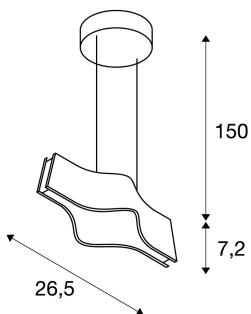

## WAVE PENDANT

pendant, LED, 3000K, brass, 9W, incl. canopy brass, driver

The WAVE PENDANT, available in black, white, brass, or brushed aluminium, has an elegant wave form. Equipped with one powerful, warm white premium COB LED, as well as LED driver included in the scope of supply, the set can be used in any lighting situation.

## TECHNICAL DATA

Item no.:	147833
Lamps included	0
Primary nominal voltage	220-240V ~50/60Hz mA/V
Secondary power / secondary voltage	500 mA/V
Length	26.5 cm
Pendant length	150.0 cm
Width	11.4 cm
Height	7.2 cm
Net weight	1.19 kg
Gross weight	1.502 kg
IP Code	IP 20
Safety class	I
Assembly	Surface
Assembly details	Ceiling
Wattage	12.0 W
Lumen	870 lm
Colour temperature	3000 Kelvin
Beam angle	100 °
Color	gold
CRI	>80
Binning	6
LXXBXX data	70/50