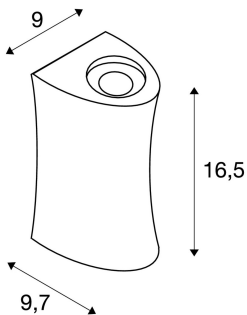

## PLASTRA

wall light, LED, 3000K, up/down, steel /white plaster, max. 35W

With the PLASTRA LED plaster light, you have a highly-individual wall light with a puristic design. The surface-mounted wall light comes fitted with a warm-white 240V LED and is ready for direct connection to the 230V mains supply. The sandpaper included as part of the delivery is used to clean the surfaces. The light can be individually customised with paint, wallpaper and stickers.

## TECHNICAL DATA

Item no.:	148063
Lamps included	0
Number of different light outlets	2
Primary nominal voltage	220-240V ~50/60Hz mA/V
Secondary power / secondary voltage	700 mA/V
Width	9.0 cm
Height	16.5 cm
Depth	9.7 cm
Net weight	1.059 kg
Gross weight	1.239 kg
IP Code	IP 20
Safety class	I
Assembly	Surface
Assembly details	Wall
Wattage	6.6 W
Lumen	200 lm
Colour temperature	3000 Kelvin
Beam angle	60 °
Color	white
CRI	>80
Binning	6
LXXBXX data	70/50