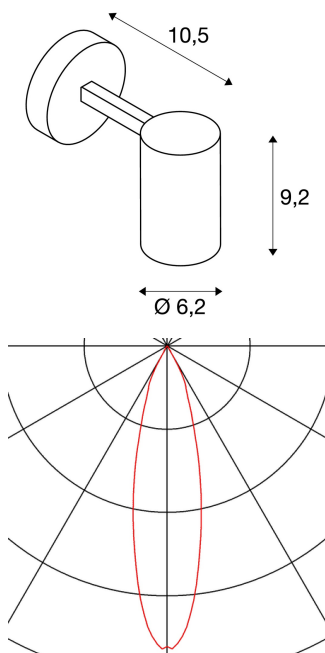

DEBASTO wall and ceiling light

single-headed, LED, 3000K, black, 7W

DEBASTO Series dimmable luminaires are available in white, black, and silver grey. It has a choice of one, two or three spots in a cylindrical shape which can be individually adjusted via a hinge. The swivel and tilting range allows you to optimally light up the room. The integrated premium LEDs provide high energy efficiency. The luminaires can be directly connected to the 230V mains supply.

TECHNICAL DATA

Item no.:	148500
Lamps included	0
Primary nominal voltage	230V ~50Hz mA/V
Vertical tilting range	90 °
Horizontal rotation range	350 °
Height	13.5 cm
Diameter	6.2 cm
Net weight	0.399 kg
Gross weight	0.467 kg
IP Code	IP 20
Safety class	I
Assembly	Surface
Assembly details	Ceiling, Wall
Dimmable	Ja
Dimming technology	trailing edge
Wattage	8.0 W
Lumen	360 lm
Colour temperature	3000 Kelvin
Beam angle	30 °
Color	black
CRI	>80
LXXBXX data	70/50