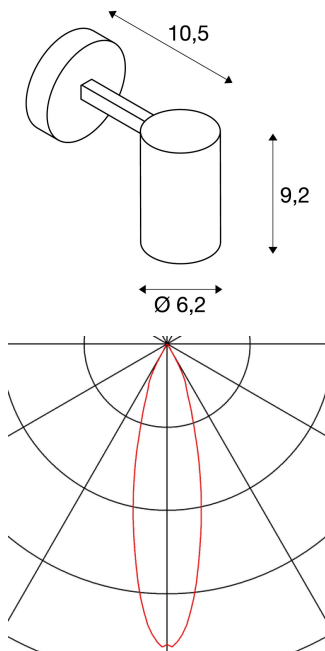

## DEBASTO wall and ceiling light

single-headed, LED, 3000K, white, 7W

DEBASTO Series dimmable luminaires are available in white, black, and silver grey. It has a choice of one, two or three spots in a cylindrical shape which can be individually adjusted via a hinge. The swivel and tilting range allows you to optimally light up the room. The integrated premium LEDs provide high energy efficiency. The luminaires can be directly connected to the 230V mains supply.

## TECHNICAL DATA

Item no.:	148501
Lamps included	0
Primary nominal voltage	230V ~50Hz mA/V
Vertical tilting range	90 °
Horizontal rotation range	350 °
Height	13.5 cm
Diameter	6.2 cm
Net weight	0.421 kg
Gross weight	0.486 kg
IP Code	IP 20
Safety class	I
Assembly	Surface
Assembly details	Ceiling, Wall
Dimmable	Ja
Dimming technology	trailing edge
Wattage	8.0 W
Lumen	360 lm
Colour temperature	3000 Kelvin
Beam angle	30 °
Color	white
CRI	>80
LXXBXX data	70/50