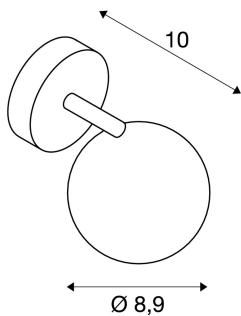

LIGHT EYE 1 wall and ceiling light

single-headed, QPAR51, black/chrome, max. 50W

The popular design of LIGHT EYE framed into a compact wall and ceiling light. Available in several colour versions the luminaire is available with either one or two light outputs. The lamp head is adjustable and mounted directly to the ceiling plate. Designed for GU10 halogen or retrofit LED lamps LIGHT EYE 1 is ready for direct connection to 230V mains supply.

TECHNICAL DATA

Item no.:	149060
Socket	GU10
Lamp	QPAR51
Number of sockets	1
Lamps included	0
Primary nominal voltage	220-240V ~50/60Hz mA/V
Tilt range	100 °
Horizontal rotation range	350 °
Height	14.2 cm
Diameter	8.9 cm
Net weight	0.294 kg
Gross weight	0.371 kg
IP Code	IP 20
Safety class	I
Assembly	Surface
Assembly details	Ceiling, Wall
Wattage	50.0 W
Color	black
BIG WHITE Page	291