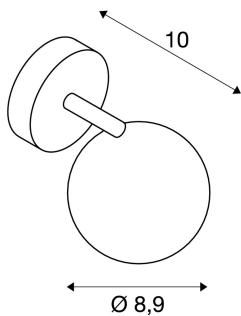

LIGHT EYE 1 wall and ceiling light

single-headed, QPAR51, white/chrome, max. 50W

The popular design of LIGHT EYE framed into a compact wall and ceiling light. Available in several colour versions the luminaire is available with either one or two light outputs. The lamp head is adjustable and mounted directly to the ceiling plate. Designed for GU10 halogen or retrofit LED lamps LIGHT EYE 1 is ready for direct connection to 230V mains supply.

TECHNICAL DATA

Item no.:	149061
Socket	GU10
Lamp	QPAR51
Number of sockets	1
Lamps included	0
Primary nominal voltage	220-240V ~50/60Hz mA/V
Tilt range	100 °
Horizontal rotation range	350 °
Height	14.2 cm
Diameter	8.9 cm
Net weight	0.296 kg
Gross weight	0.369 kg
IP Code	IP 20
Safety class	I
Assembly	Surface
Assembly details	Ceiling, Wall
Wattage	50.0 W
Color	white
BIG WHITE Page	291