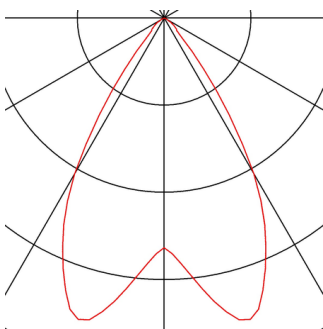

ENOLA

pendant, A60, round, white, max. 60W, incl. white canopy

The ENOLA pendant is made from aluminium and shaped like a cylinder facing downwards. Thanks to the variety of housing colours, the ENOLA pendant offers combined installation possibilities. This gives the customer options for individual and colourful arrangements. Equipped with an E27 socket for incandescent or energy-saving lamps, ENOLA pendant is powered directly from 230V mains.

TECHNICAL DATA

Item no.:	149381
Socket	E27
Number of sockets	1
Lamps included	0
Primary nominal voltage	220-240V ~50/60Hz mA/V
Length	32.0 cm
Pendant length	150.0 cm
Diameter	10.0 cm
Net weight	1.156 kg
Gross weight	1.385 kg
IP Code	IP 20
Safety class	I
Assembly	Surface
Assembly details	Ceiling
Wattage	60.0 W
Color	white
BIG WHITE Page	71