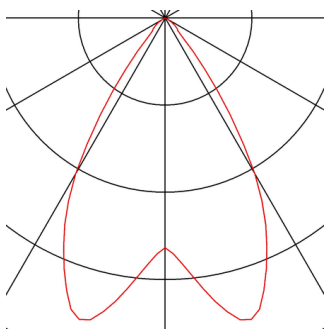

ENOLA pendant

TC-(D,H,T,Q)SE, round, gold, max. 60W, incl. gold canopy

The ENOLA pendant is made from aluminium and shaped like a cylinder facing downwards. Thanks to the variety of housing colours, the ENOLA pendant offers combined installation possibilities. This gives the customer options for individual and colourful arrangements. Equipped with an E27 socket for incandescent or energy-saving lamps, ENOLA pendant is powered directly from 230V mains.

TECHNICAL DATA

Item no.:	149387
Socket	E27
Number of sockets	1
Lamps included	0
Primary nominal voltage	220-240V ~50/60Hz mA/V
Length	32.0 cm
Pendant length	150.0 cm
Diameter	10.0 cm
Net weight	1.13 kg
Gross weight	1.364 kg
IP Code	IP 20
Safety class	I
Assembly	Surface
Assembly details	Ceiling
Wattage	60.0 W
Color	gold
BIG WHITE Page	71