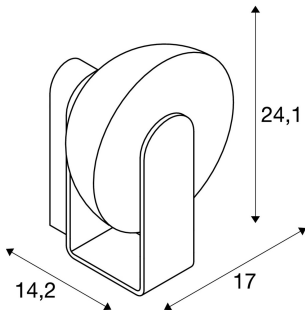

## BRENDA

wall light, LED, 3000K, white/silver, 9W

The BRENDA wall light stands out with its extravagant bracket and its modern design, the spot variant provides ambience lighting thanks to the integrated LED spot. Thanks to the integrated dimmable LED driver, the luminaire is ready for connection to the 230V mains supply.

## TECHNICAL DATA

Item no.:	149421
Lamps included	0
Number of different light outlets	1
Primary nominal voltage	220-240V ~50/60Hz mA/V
Secondary power / secondary voltage	500 mA/V
Length	24.1 cm
Width	17.0 cm
Height	14.2 cm
Net weight	1.201 kg
Gross weight	1.8 kg
IP Code	IP 20
Safety class	I
Assembly	Surface
Assembly details	Wall
Wattage	12.0 W
Lumen	880 lm
Colour temperature	3000 Kelvin
Color	white
CRI	>80
Binning	6
LXXBXX data	70/50
Service life	50000 h