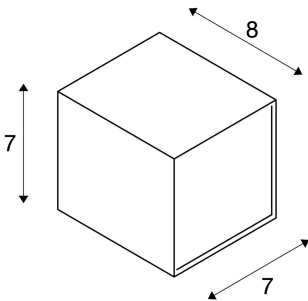

ALTRA DICE WL-1

wall light, QPAR51, square, silver-grey/black, max. 35W

The cube-shaped wall light ALTRA DICE WL-1 from aluminium and steel has a unilateral cut in order to host the 240V halogen lamp. Optionally available in white or silver-grey colour version, ALTRA DICE WL-1 is ready for direct connection to 230V mains supply.

TECHNICAL DATA

Item no.:	151504
Socket	GU10
Lamp	QPAR51
Number of sockets	1
Lamps included	0
Primary nominal voltage	230V ~50Hz mA/V
Length	7.0 cm
Width	7.0 cm
Depth	8.0 cm
Net weight	0.334 kg
Gross weight	0.384 kg
IP Code	IP 20
Safety class	I
Assembly	Surface
Assembly details	Wall
Wattage	35.0 W
Color	grey
Maximum ambient temperature	25 °C