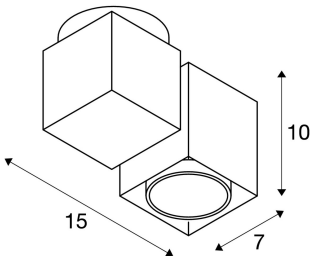

## ALTRA DICE

ceiling light, single-headed, QPAR51, square, white, max. 50W

The cube-shaped ceiling light ALTRA DICE from aluminium and steel has a unilateral cut in order to host the 240V halogen lamp. Optionally available in white or silver-grey colour version, the adjustable surface-mounted spot for 240V halogen lamps with GU10 socket is ready for direct connection to 230V mains supply.

## TECHNICAL DATA

Item no.:	151521
Socket	GU10
Lamp	QPAR51
Number of sockets	1
Lamps included	0
Primary nominal voltage	220-240V ~50/60Hz mA/V
Tilt range	180 °
Horizontal rotation range	350 °
Length	15.0 cm
Width	7.0 cm
Height	9.0 cm
Net weight	0.546 kg
Gross weight	0.614 kg
IP Code	IP 20
Safety class	I
Assembly	Surface
Assembly details	Ceiling
Wattage	50.0 W
Color	white
Maximum ambient temperature	25 °C