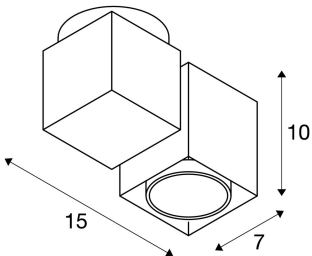

ALTRA DICE

ceiling light, single-headed, QPAR51, square, silver-grey/black, max. 50W

The cube-shaped ceiling light ALTRA DICE from aluminium and steel has a unilateral cut in order to host the 240V halogen lamp. Optionally available in white or silver-grey colour version, the adjustable surface-mounted spot for 240V halogen lamps with GU10 socket is ready for direct connection to 230V mains supply.

TECHNICAL DATA

Item no.:	151524
Socket	GU10
Lamp	QPAR51
Number of sockets	1
Lamps included	0
Primary nominal voltage	220-240V ~50/60Hz mA/V
Tilt range	180 °
Horizontal rotation range	350 °
Length	15.0 cm
Width	7.0 cm
Height	9.0 cm
Net weight	0.539 kg
Gross weight	0.599 kg
IP Code	IP 20
Safety class	I
Assembly	Surface
Assembly details	Ceiling
Wattage	50.0 W
Color	grey
Maximum ambient temperature	25 °C