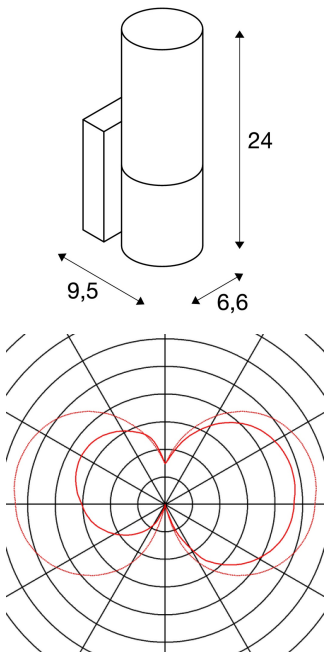

DEVIN

wall light, single-headed, LED, 3000K, IP44, round, chrome, frosted glass, L/W/H 6.6/9.5/24 cm, 8 W

The single-headed DEVIN wall light is a further development of our successful DEVIN light series. The luminaire provides a powerful, ambient light source thanks to its integrated power LED.

TECHNICAL DATA

Item no.:	151543
Lamps included	0
Primary nominal voltage	220-240V ~50/60Hz mA/V
Width	6.6 cm
Height	24.0 cm
Depth	9.5 cm
Net weight	0.757 kg
Gross weight	0.94 kg
IP Code	IP 44
Safety class	I
Assembly	Surface
Assembly details	Wall
Wattage	8.0 W
Lumen	430 lm
Colour temperature	3000 Kelvin
Color	chrome
CRI	>80
Binning	6
LXXBXX data	70/50
Service life	35000 h