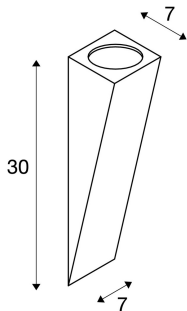

## ALTRA DICE WL-2

wall light, QPAR51, silver-grey, max. 50W

In keeping with the cube-shaped design of the ALTRA DICE WL-2 series, we offer our wall and ceiling light ALTRA DICE WL-2 made from aluminium and steel. Besides glare-free lighting properties, this wall-mounted spot for 240V halogen lamps with GU10 socket is supplied ready for direct connection to 230V mains supply. ALTRA DICE WL-2 is available in either white or silver-grey colour version.

## TECHNICAL DATA

|                             |                        |
|-----------------------------|------------------------|
| Item no.:                   | 151564                 |
| Socket                      | GU10                   |
| Lamp                        | QPAR51                 |
| Number of sockets           | 1                      |
| Lamps included              | 0                      |
| Primary nominal voltage     | 220-240V ~50/60Hz mA/V |
| Width                       | 7.0 cm                 |
| Height                      | 30.0 cm                |
| Depth                       | 7.0 cm                 |
| Net weight                  | 0.601 kg               |
| Gross weight                | 0.756 kg               |
| IP Code                     | IP 20                  |
| Safety class                | I                      |
| Assembly                    | Surface                |
| Assembly details            | Wall                   |
| Wattage                     | 50.0 W                 |
| Color                       | grey                   |
| Maximum ambient temperature | 25 °C                  |
| BIG WHITE Page              | 185                    |