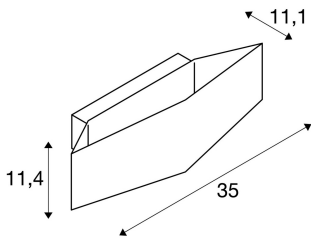

TECHNICAL DATA

Item no.:	151730
Lamps included	0
Primary nominal voltage	220-240V ~50/60Hz mA/V
Secondary power / secondary voltage	500 mA/V
Width	35.0 cm
Height	11.4 cm
Depth	11.1 cm
Net weight	0.995 kg
Gross weight	1.354 kg
IP Code	IP 20
Safety class	I
Assembly	Surface
Assembly details	Wall
Dimmable	Ja
Dimming technology	Dim-to-Warm
Wattage	22.0 W
Lumen	600 lm
Color	black
CRI	>90
Binning	6
LXXBXX data	70/50
Service life	30000 h